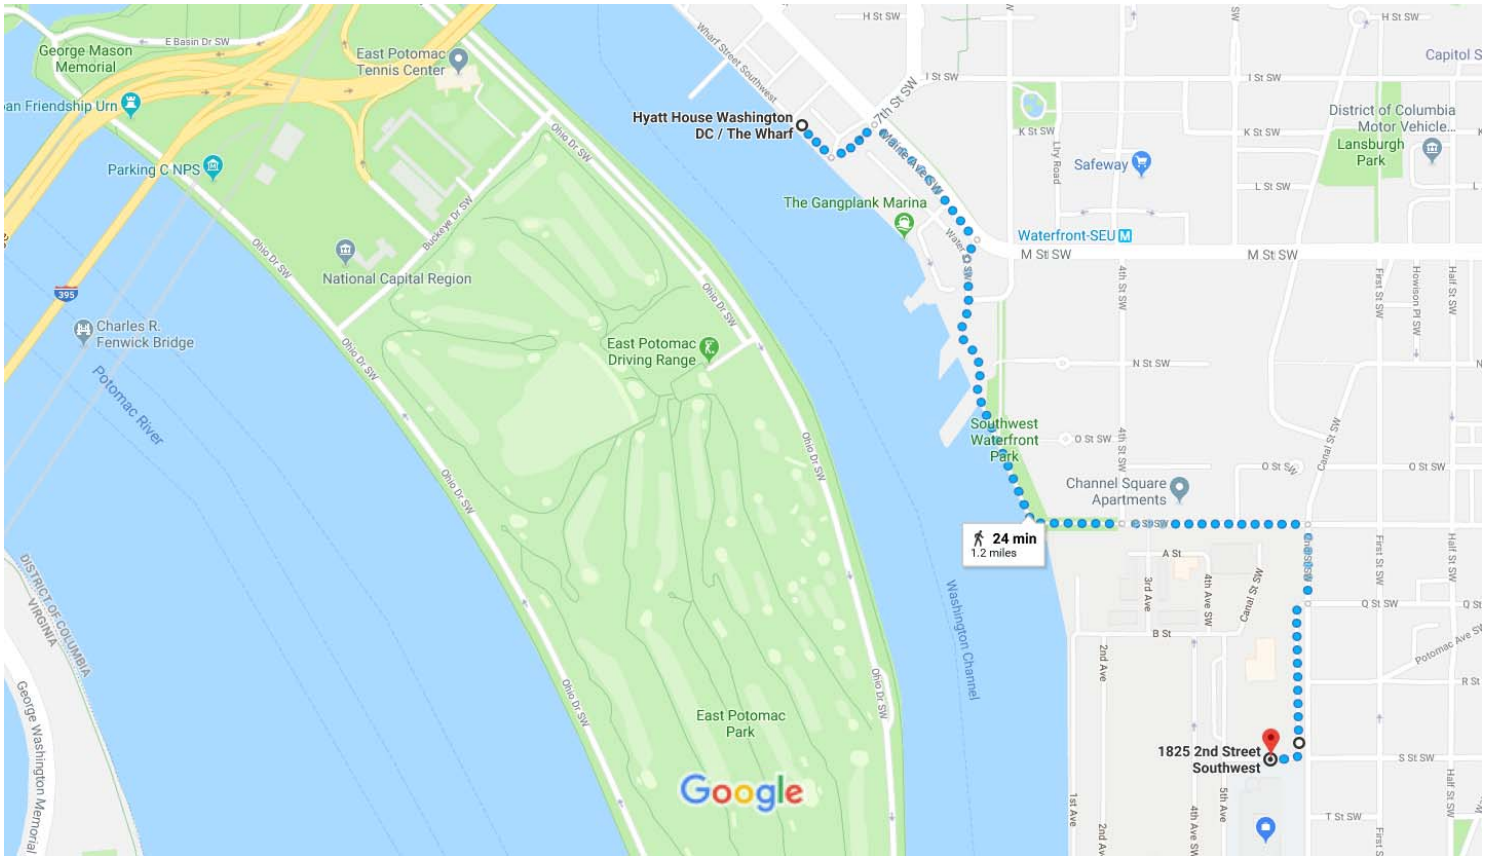

Hyatt House Washington DC / The Wharf to 1825 2nd St SW, Washington, DC 20024 Walk 1.2 miles, 24 min

Map data ©2018 Google 500 ft

via P St SW

This route has restricted usage or private roads.

24 min

1.2 miles

Mostly flat